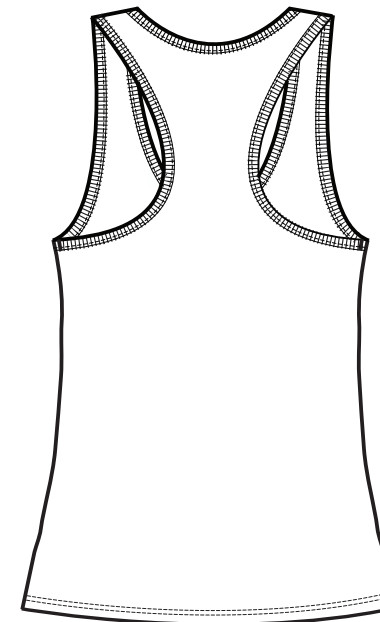

FRONT

BACK

SIZES		XS	S	M	L	XL
A	Half Chest 2,5cm below armhole	36,5	39	42	45	48
B	Body Length (from HPS)	62	64	66	68	69